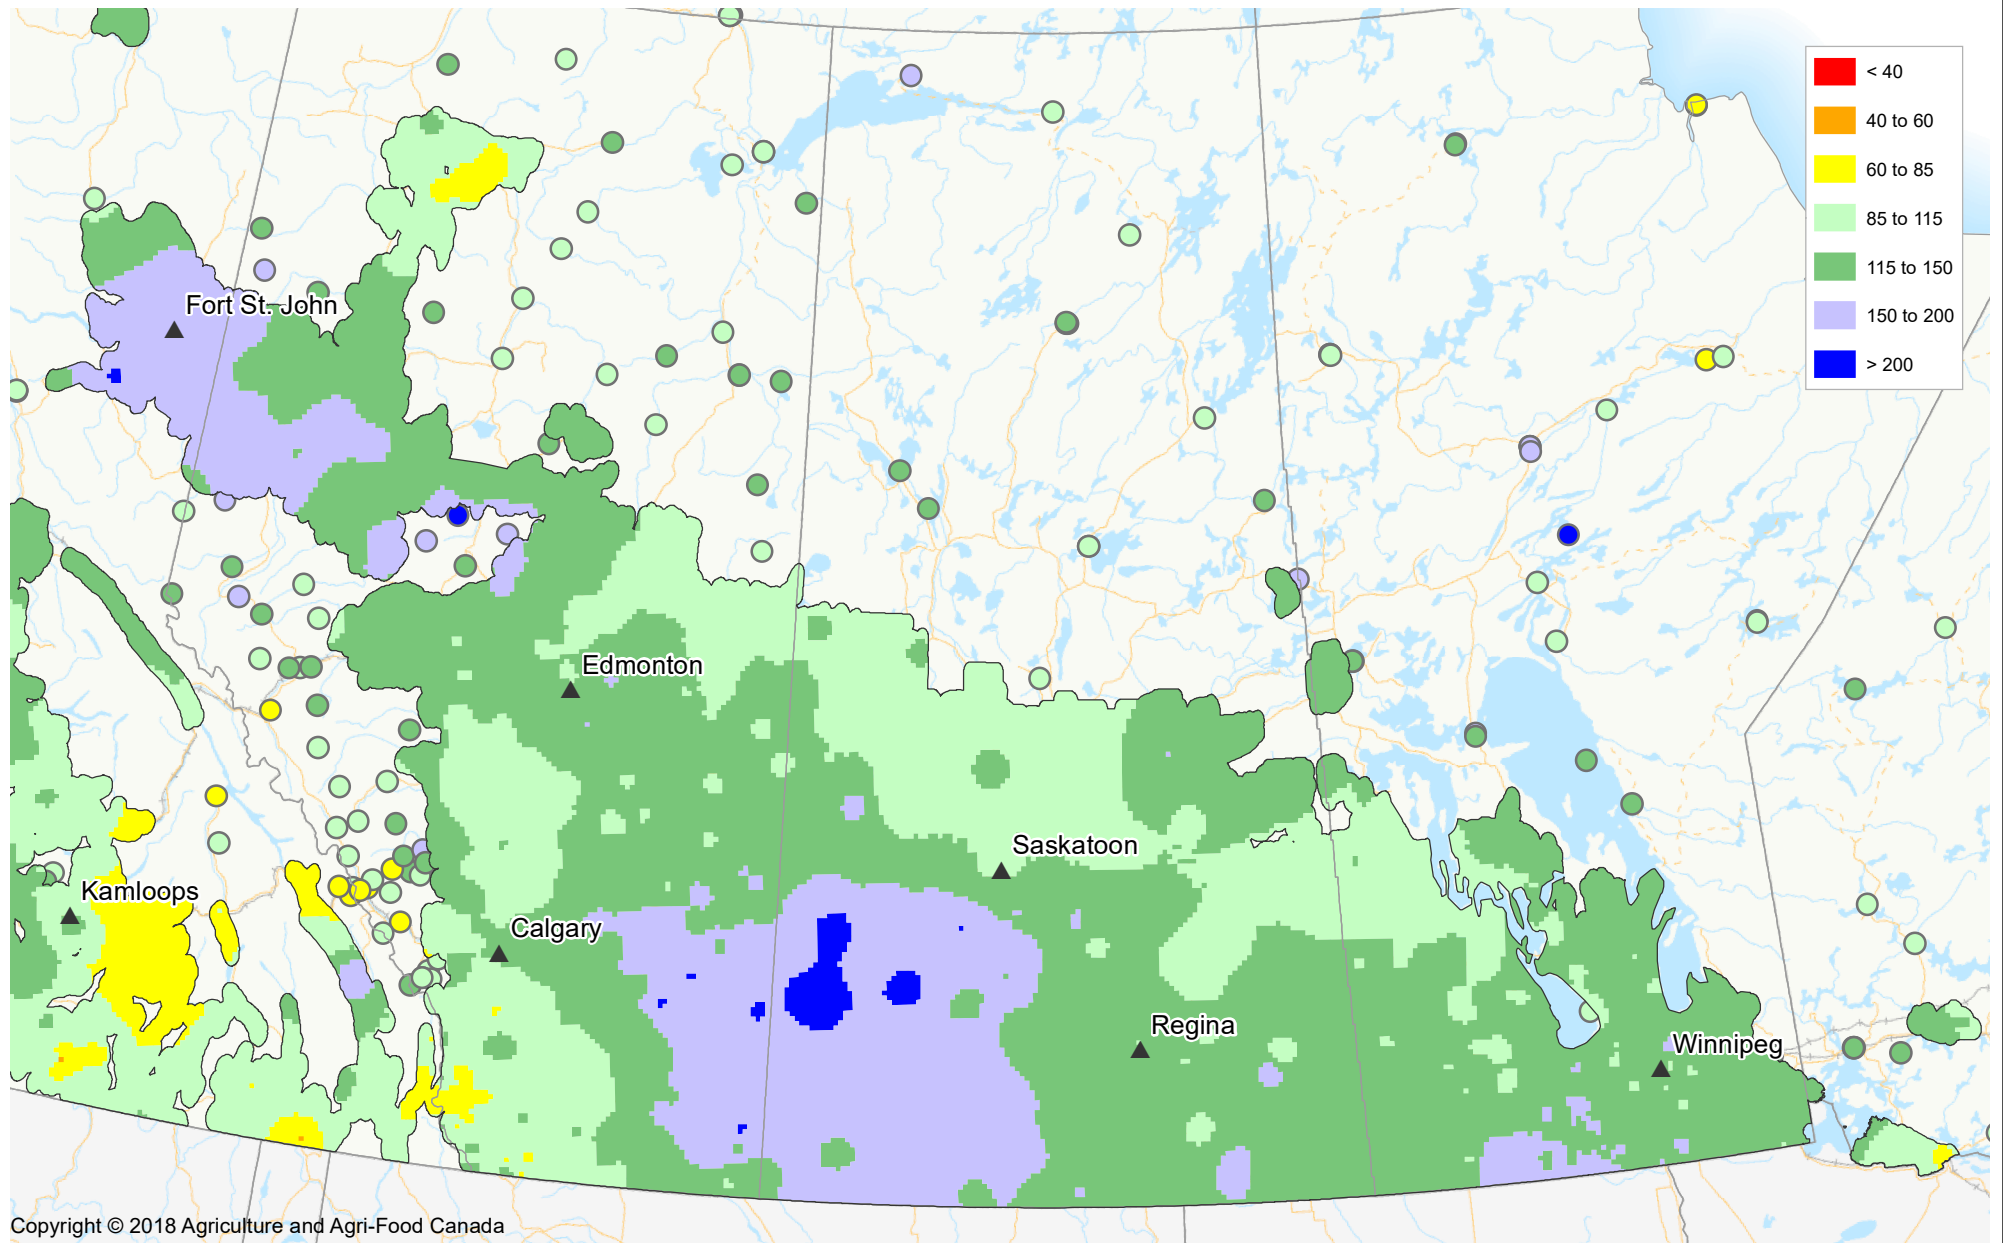

# Percent of Average Precipitation

April 1, 2016 to August 31, 2016

Copyright © 2018 Agriculture and Agri-Food Canada

Prepared by Agriculture and Agri-Food Canada's Science and Technology Branch. Data provided through partnership with Environment Canada, Natural Resources Canada, Provincial and private agencies. Produced using near real-time data that has undergone some quality control. The accuracy of this map varies due to data availability and potential data errors.